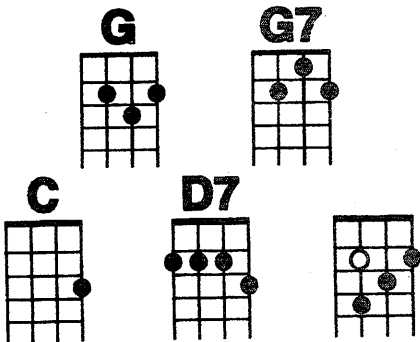

September 1948

Hank Williams

I Saw the Light

G
I wandered so aimless, life filled with sin **G7**

C
I wouldn't let my dear savior in **G**

G **(Em)**
Then Jesus came like a stranger in the night

G **D7** **G**
Praise the Lord I saw the light

G **G7**
I saw the light, I saw the light

C **G**
No more darkness, no more night

G **(Em)**
Now I'm so happy, no sorrow in sight

G **D7** **G**
Praise the Lord, I saw the light

G **G7**
Just like a blind man, I wandered along

C **G**
Worries and fears, I claimed for my own

G **(Em)**
Then like the blind man, that God gave back his sight

G **D7** **G**
Praise the Lord, I saw the light

CHORUS

G **G7**
I was a fool to wander and stray,

C **G**
For straight is the gate and narrow is the way

G **(Em)**
Now, I have traded the wrong for the right

G **D7** **G**
Praise the Lord, I saw the light

CHORUS